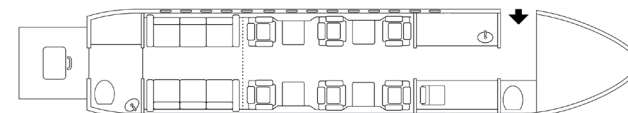

PERFORMANCE

Max Speed	485 kts
Cruise Speed	455 kts
Max Cruise Altitude	51.000 ft
Max Range	5.950 nm

Air Alsie A/S
Lufthavnsvej 3
DK-6400 Sonderborg

+45 7442 9888
OP@alsie.com
www.alsie.com

AIR ALSIE
the world at your command