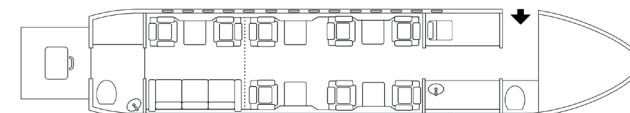

PERFORMANCE

Max Speed	485 kts
Cruise Speed	455 kts
Max Cruise Altitude	51.000 ft
Max Range	6.450 nm

Air Alsie A/S
Lufthavnsvej 3
DK-6400 Sonderborg

+45 7442 9888
OP@alsie.com
www.alsie.com

AIR ALSIE
the world at your command