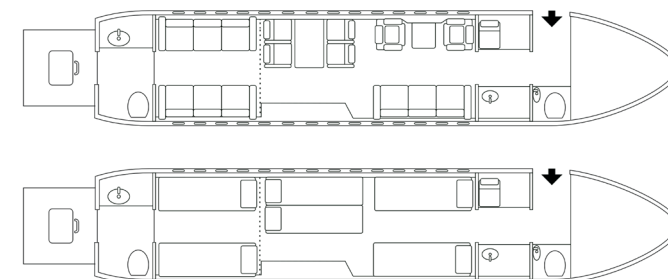

FALCON 8X OY-NEW

SEATS: 12
RANGE: 6.450 NM

Available for Charter
Information and Reservation (24/7)
Phone: +45 74 42 98 88
Mail: op@alsie.com

CABIN

Passengers / Seats	12	Length	13,0 m
Beds (persons)	5 (6)	Width	2,35 m
Cabin Noise Level	47 dB	Height	1,88 m
Cabin Attendant	✓	Baggage	3,71 m³
Satellite Phone	✓		
CD/DVD/iPod	✓		
Internet WiFi	✓		
Oven	✓		

PERFORMANCE

Cruise Speed	455 kts
Max Speed	485 kts
Max Cruise Altitude	51.000 ft
Max Range	6.450 NM
Max Hours Without	
Fuel Stop*	13 h

* including 30 min fuel reserve and 8 pax

Air Alsie A/S
Lufthavnsvej 3
DK-6400 Sonderborg