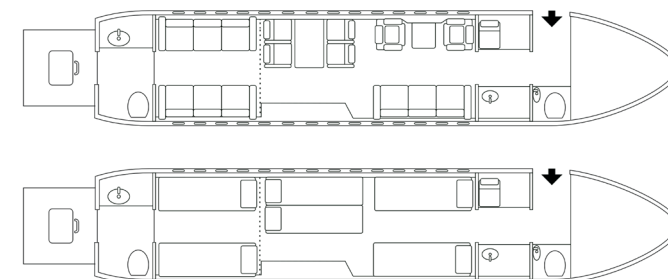

FALCON 8X OY-OLD

SEATS: 12
RANGE: 6.450 NM

Available for Charter
Information and Reservation (24/7)
Phone: +45 74 42 98 88
Mail: op@alsie.com

CABIN

Passengers / Seats	12	Length	13,0 m
Beds (persons)	5 (6)	Width	2,35 m
Cabin Noise Level	47 dB	Height	1,88 m
Cabin Attendant	✓	Baggage	3,71 m³
Satellite Phone	✓		
CD/DVD/iPod	✓		
Internet WiFi	✓		
Oven	✓		

PERFORMANCE

Cruise Speed	455 kts
Max Speed	485 kts
Max Cruise Altitude	51.000 ft
Max Range	6.450 NM
Max Hours Without	
Fuel Stop*	13 h

* including 30 min fuel reserve and 8 pax

Air Alsie A/S
Lufthavnsvej 3
DK-6400 Sonderborg