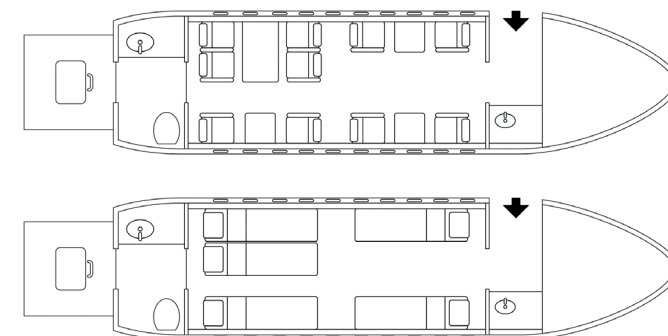

PERFORMANCE

Cruise Speed	455 kts
Max Speed	475 kts
Max Cruise Altitude	47.000 ft
Max Range	3.990 NM
Max Hours Without	
Fuel Stop*	8,75 h

* including 30 min fuel reserve and 8 pax