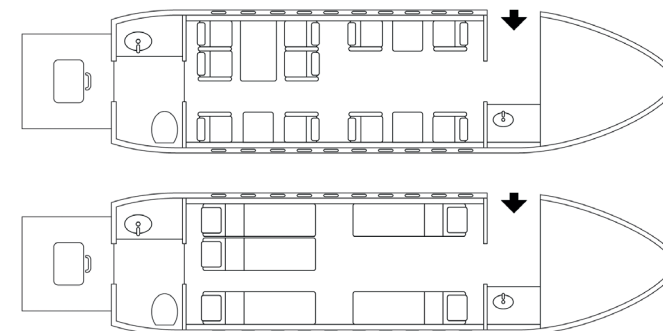

PERFORMANCE

Cruise Speed	455 kts
Max Speed	475 kts
Max Cruise Altitude	47.000 ft
Max Range	3.350 NM
Max Hours Without	
Fuel Stop*	7,35 h

* including 30 min fuel reserve and 8 pax