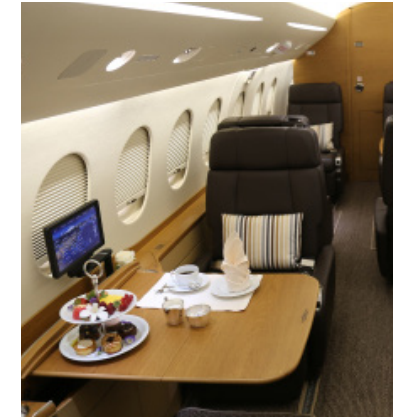

FALCON 2000LXS OY-CKK

SEATS: 10
RANGE: 3.990 NM

Available for Charter
Information and Reservation (24/7)
Phone: +45 74 42 98 88
Mail: op@alsie.com

CABIN

Passengers / Seats	10	Length	8,01 m
Beds (persons)	4 (5)	Width	2,35 m
Cabin Noise Level	54 dB	Height	1,88 m
Cabin Attendant	✓	Baggage	3,71 m ³
Satellite Phone	✓		
CD/DVD/iPod	✓		
Internet WiFi	✓		
Oven	✓		