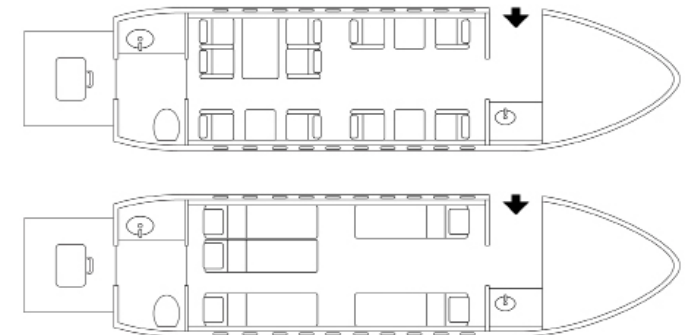

PERFORMANCE

Cruise Speed	455 kts
Max Speed	475 kts
Max Cruise Altitude	47.000 ft
Max Range	3.990 NM
Max Hours Without	
Fuel Stop*	8,75 h

* including 30 min fuel reserve and 8 pax