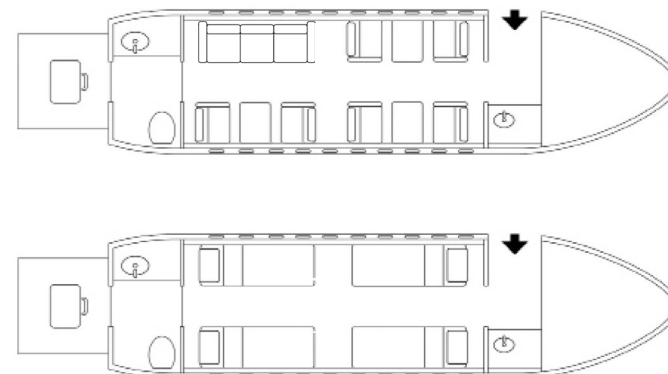

FALCON 2000LXS OY-RME

SEATS: 9
RANGE: 3.990 NM

Available for Charter
Information and Reservation (24/7)
Phone: +45 74 42 98 88
Mail: op@alsie.com

CABIN

Passengers / Seats	9	Length	8,01 m
Beds (persons)	4	Width	2,35 m
Cabin Noise Level	54 dB	Height	1,88 m
Cabin Attendant	✓	Baggage	3,71 m³
Satellite Phone	✓		
CD/DVD/iPod	✓		
Internet WiFi	✓		
Oven	✓		

PERFORMANCE

Cruise Speed	455 kts
Max Speed	475 kts
Max Cruise Altitude	47.000 ft
Max Range	3.990 NM
Max Hours Without	
Fuel Stop*	8,75 h

* including 30 min fuel reserve and 8 pax

Air Alsie A/S
Lufthavnsvej 3
DK-6400 Sonderborg