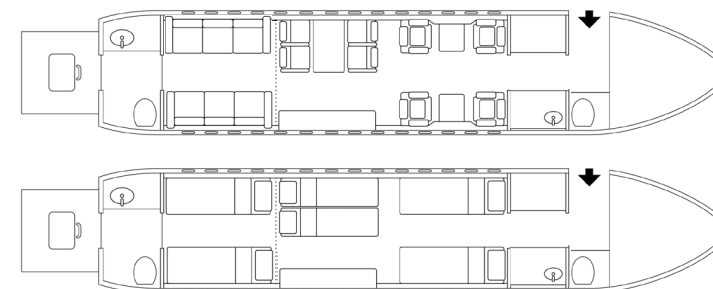

FALCON 7X OY-DRW

SEATS: 14
RANGE: 5.950 NM

Available for Charter
Information and Reservation (24/7)
Phone: +45 74 42 98 88
Mail: op@alsie.com

CABIN

Passengers / Seats	14	Length	11,92 m
Beds (persons)	5 (6)	Width	2,35 m
Cabin Noise Level	51 dB	Height	1,88 m
Cabin Attendant	✓	Baggage	3,71 m³
Satellite Phone	✓		
CD/DVD/iPod	✓		
Internet WiFi	✓		
Oven	✓		

PERFORMANCE

Cruise Speed	455 kts
Max Speed	485 kts
Max Cruise Altitude	51.000 ft
Max Range	5.950 NM
Max Hours Without	
Fuel Stop*	12 h

* including 30 min fuel reserve and 8 pax

Air Alsie A/S
Lufthavnsvej 3
DK-6400 Sonderborg