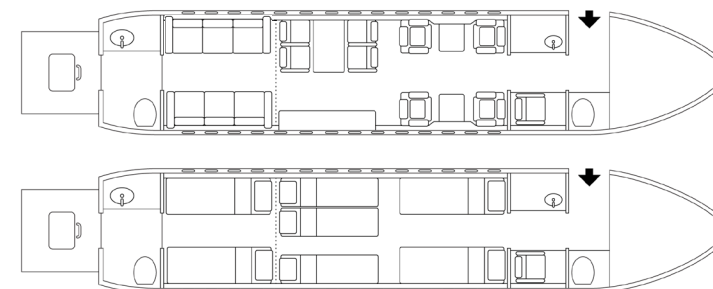

FALCON 7X

D-ACFL

SEATS: 14
RANGE: 5.950 NM

Available for Charter
Information and Reservation (24/7)
Phone: +45 74 42 98 88
Mail: op@alsie.com

CABIN

Passengers / Seats	14	Length	11,92 m
Beds (persons)	5 (6)	Width	2,35 m
Cabin Noise Level	51 dB	Height	1,88 m
Cabin Attendant	✓	Baggage	3,71 m³
Satellite Phone	✓		
CD/DVD/iPod	✓		
Internet WiFi	✓		
Oven	✓		

PERFORMANCE

Cruise Speed	455 kts
Max Speed	485 kts
Max Cruise Altitude	51.000 ft
Max Range	5.950 NM
Max Hours Without	
Fuel Stop*	12 h

* including 30 min fuel reserve and 8 pax

Air Alsie A/S
Lufthavnsvej 3
DK-6400 Sonderborg