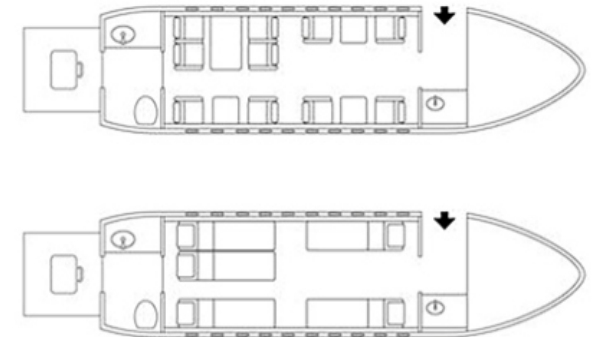

FALCON 2000LXS OY-MGO

SEATS: **10**
RANGE: **3.990 NM**

Available for Charter
Information and Reservation (24/7)
Phone: +45 74 42 98 88
Mail: op@alsie.com

CABIN

Passengers / Seats	10	Length	8,01 m
Beds (persons)	4 (5)	Width	2,35 m
Cabin Noise Level	54 dB	Height	1,88 m
Cabin Attendant	✓	Baggage	3,71 m²
Satellite Phone	✓		
CD/DVD/iPod	✓		
Internet WiFi	✓		
Oven	✓		

PERFORMANCE

Cruise Speed	455 kts
Max Speed	475 kts
Max Cruise Altitude	47.000 ft
Max Range	3.990 NM
Max Hours Without	
Fuel Stop*	8,75h

*including 30 min fuel reserve and 8 pax

Air Alsie A/S
Lufthavnsvej 3
DK-6400 Sønderborg