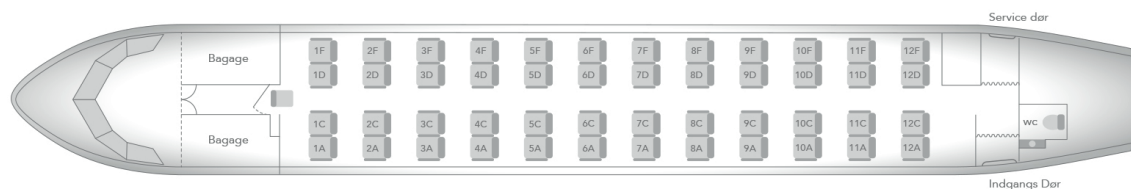

ATR72-500 OY-CLZ & OY-CLY

SEATS: 48 / 64
RANGE: 3.000 KM / 1.800 KM

Available for Charter
Information and Reservation (24/7)
Phone: +45 74 42 98 88
Mail: op@alsie.com

CABIN AND PERFORMANCE

Passengers / Seats	48 or 64	Length	27,17 m	Baggage forward	5,8 m³	Cruise Speed	511 km/h
Pilots	2	Wingspan	27,05 m	Baggage aft	4,8 m³	Max Payload	7.500 kg
Cabin Attendant	1 or 2	Height	7,65 m	Seat pitch	109 cm or 81 cm	Range 48 seats	3000 km/6:30 Hours
						Range 64 seats	1800 km/4 Hours