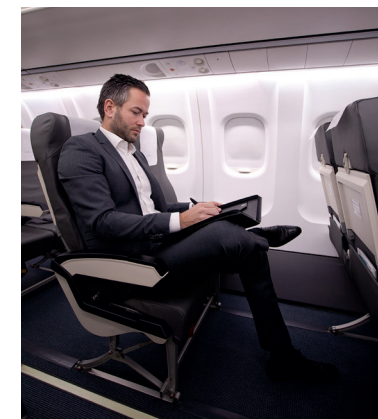

ATR72-500 OY-CLZ & OY-CLY

SEATS: 48 / 64
RANGE: 3.000 KM / 1.800 KM

Available for Charter
Information and Reservation (24/7)
Phone: +45 74 42 98 88
Mail: op@alsie.com

CABIN AND PERFORMANCE

Passengers / Seats	48 or 64	Length	27,17 m	Baggage forward	5,8 m³	Cruise Speed	511 km/h
Pilots	2	Wingspan	27,05 m	Baggage aft	4,8 m³	Max Payload	7.500 kg
Cabin Attendant	1 or 2	Height	7,65 m	Seat pitch	109 cm or 81 cm	Range 48 seats	3000 km/6:30 Hours
						Range 64 seats	1800 km/4 Hours