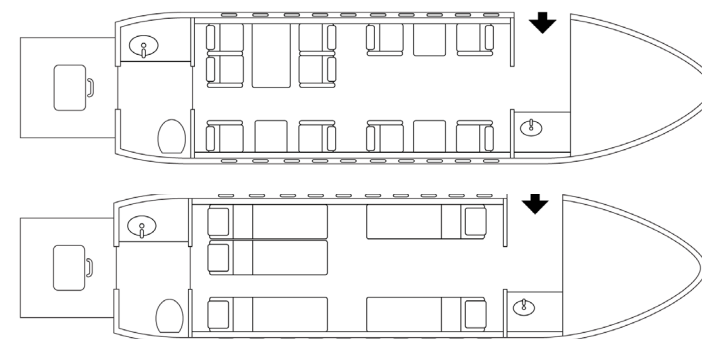

PERFORMANCE

Cruise Speed	455 kts
Max Speed	475 kts
Max Cruise Altitude	47.000 ft
Max Range	3.990 NM
Max Hours Nonstop*	8.75 h

* including 30 min fuel reserve and 8 pax